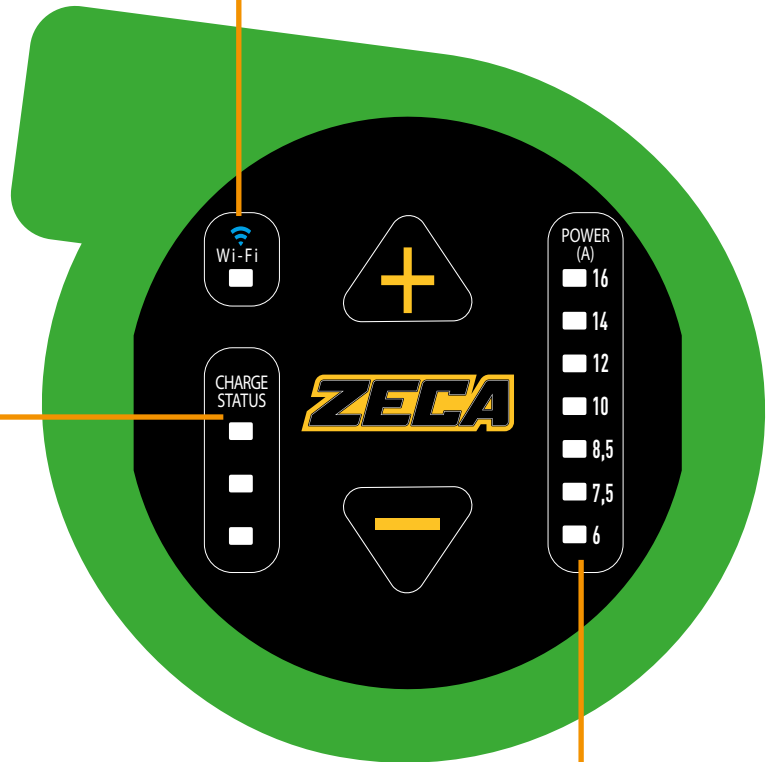

ZECA

Z

TECHNICAL EXCELLENCE. SINCE 1929.

THE NEW RANGE OF
CABLE REELS FOR **GREEN MOBILITY**

SERIE EV2WB

ALL IN ONE. HANDLY, SAFE AND FUNCTIONAL.

EV2WB is destined to revolutionize electric vehicles recharging: the **FIRST and ONLY ONE CABLE REEL with INCORPORATED WALLBOX!** Thanks to **EV2WB** you are able to create your personal charging station directly in your garage and you can refuel in few and simple steps.

CHARGING
STATION SOCKET

MOBILE CONNECTOR
FOR CHARGING
CABLES

It's the European standard. It can be used both for single-phase and three-phase charging operations.

HOW DOES IT WORK?

THE COLOR INFORMS YOU ABOUT THE CHARGING STATUS.

BLUE In charge

GREEN Charging finished

RED Error

WI-FI STATUS

7 POWER LEVELS CAN BE SELECTED.

POWER LEVELS

KW*	1,9	1,7	1,44	1,2	1	0,9	0,72
A	16	14	12	10	8,5	7,5	6

* with 120 VAC working voltage

CODE	CABLE TYPE	CHARGING	CHARGING SOCKET VEHICLE SIDE	CABLE LENGHT	IP PROTECTION DE-GREE	WI-FI 
EV2161WB+	3G2,5 + 1x0,5	single phase 16A	type 1 SAE J1772-2009	3+1 m	IP 42	
EV2161WB	3G2,5 + 1x0,5	single phase 16A	type 1 SAE J1772-2009	3+1 m	IP 42	
EV2162WB+	3G2,5 + 1x0,5	single phase 16A	type 2 VDE-AR-E 2623-2-2	3+1 m	IP 42	
EV2162WB	3G2,5 + 1x0,5	single phase 16A	type 2 VDE-AR-E 2623-2-2	3+1 m	IP 42	