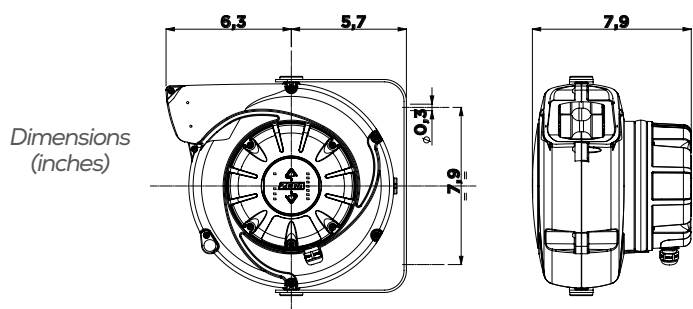

WITH
WI-FI!

Do you want to manage power and recharge comfortably from the couch of your house?
EV2WB+ with WI-FI is the right choice!