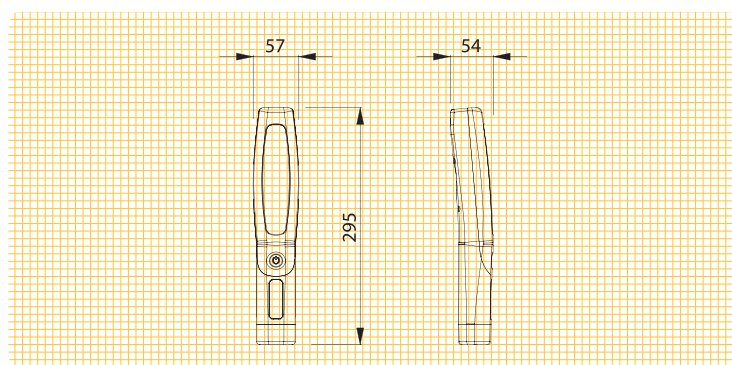

- Luminous source COB Led
- Protected soft touch switch
- Rotating hook
- Available in 100-230 or 12-24 V power supply, with or without cable

GER TECHNISCHE MERKMALE

- Lichtquelle: COB LED
- Soft-touch Schalter
- Verstellbarer Haken
- Erhältlich in 100-230 oder 12-24 V Stromversorgung, mit oder ohne Kabel

FRA CARACTERISTIQUES TECHNIQUES

- Source de lumière: Led COB
- Interrupteur soft touch, protégé
- Crochet orientable
- Disponibles en alimentation 100-230 ou 12-24 V, avec ou sans câble

ESP CARACTERISTICAS TECNICAS

- Fuente de luz: Led COB
- Interruptor blando protegido.
- Gancho orientable.
- Disponible en alimentacion 100-230 o 12-24 V, con o sin cable

ART.	330/10 230V	330 230V	330/10 24V	330 24V
Description	Lamp with cable	Lamp without cable	Lamp with cable	Lamp without cable
Light source	COB LED	COB LED	COB LED	COB LED
Power	3,5 W	3,5 W	3,5 W	3,5 W
Lamp protection degree	IP64	IP64	IP64	IP64
Cable length	10 m	/	10 m	/
Cable type	H05 RN-F	/	H05 RN-F	/
Supply voltage	100-240V	100-240V	12-24Vdc-ac	12-24Vdc-ac
	130	130	130	130
	360x120x95 mm 1,2 Kg	360x120x95 mm 0,6 Kg	360x120x95 mm 1,2 Kg	360x120x95 mm 0,6 Kg

SPARE PARTS

ART. 344/VY

Transparent cover / Calotte transparente /
Durchsichtige Abdeckplatte / Casquete transparente.

CAUTION: Use with different feedings damages the lamp and no warranty will be applied.

ATTENTION: Courants différents endommagent la baladeuse et la garantie n'est plus valable.

DIMENSIONS

EN 60598-1 EN 60598-2-8
EN 60335-1

2014/35/UE 2014/30/UE
2011/65/UE